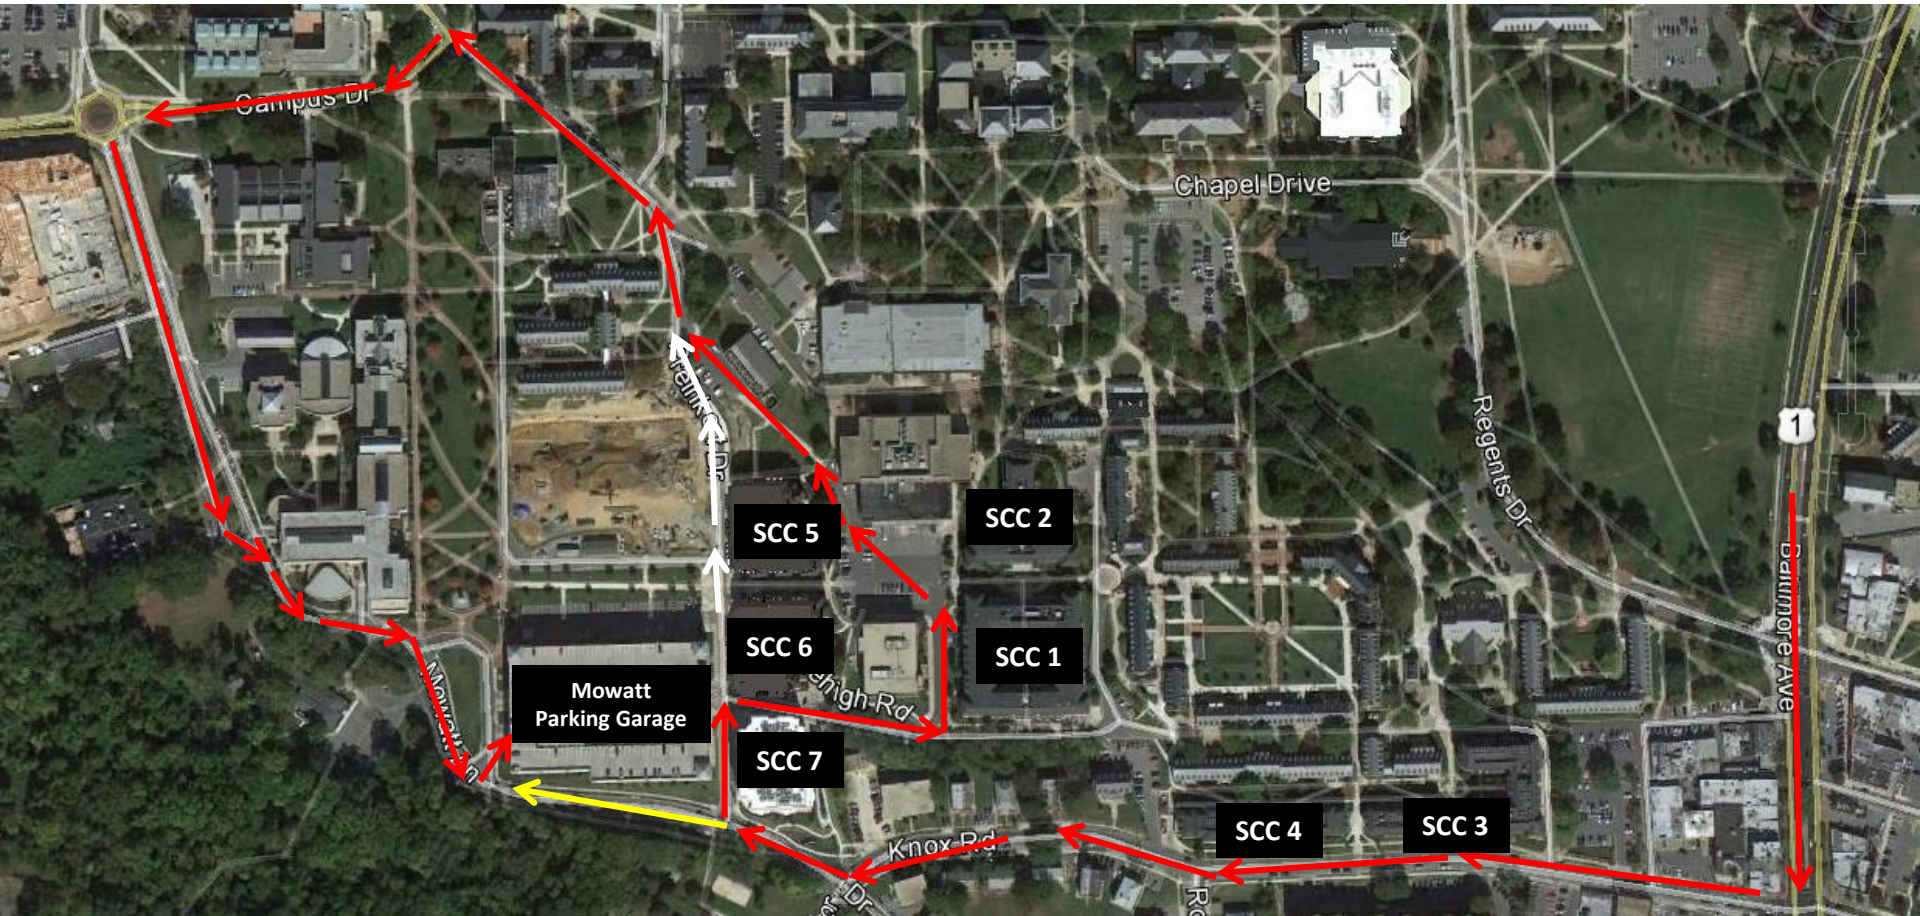

Traffic Flow and Parking

for incoming residents of
South Campus Commons

SCC 1 & 2 Residents

Please follow the **Red Arrows** after unloading to get to the Mowatt Parking Garage free parking entrance.

SCC 3 & 4 Residents

Please follow the **Yellow Arrow** after the second stop sign to get to the Mowatt Parking Garage free parking entrance.

SCC 5, 6, & 7 Residents

If you unload in the MV Lot, please follow the **White Arrows** after unloading then the **Red Arrow** to get to the West Mowatt Parking Garage entrance for free parking.